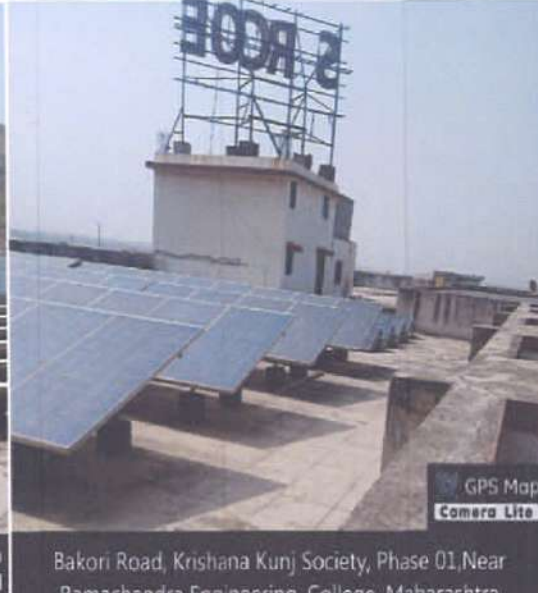

Bakori Road, Krishana Kunj Society, Phase 01, Near
Ramachandra Engineering, College, Maharashtra
412207, India

Latitude Longitude
18.59704° 74.020728333333334°

Local 03:48:38 PM Altitude 623.5 meters
GMT 10:18:38 AM Thursday, 02-06-2022

Note : Shree Ramchandra College Of Engineering
Solar